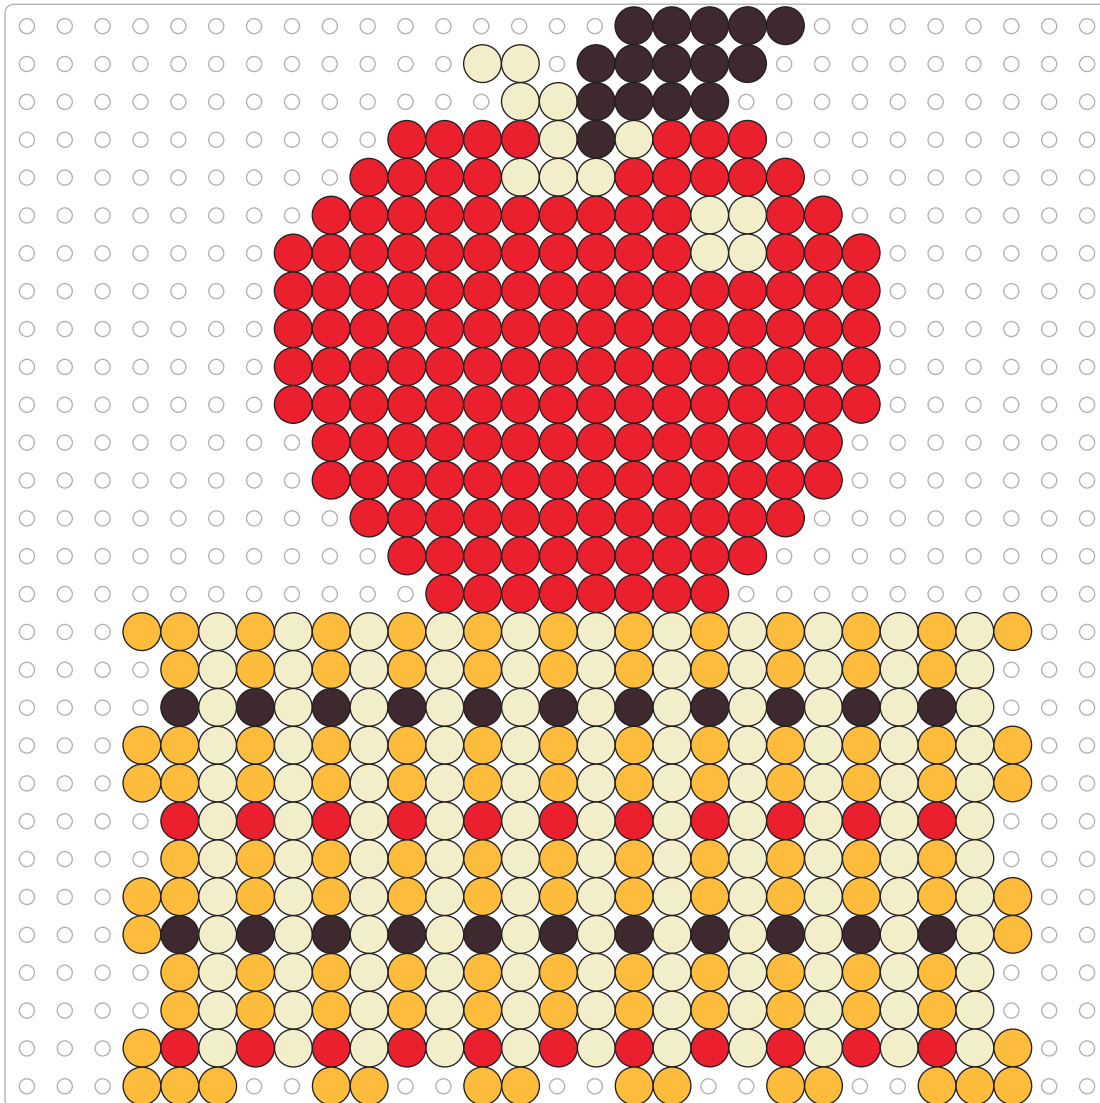

BACK

Bead Colors

- Red x 231
- Cheddar x 609
- Creme x 421
- Cocoa x 257
- White x 1030

SIDES

BOTTOM

TOP

CUBE #1

CUBE #2