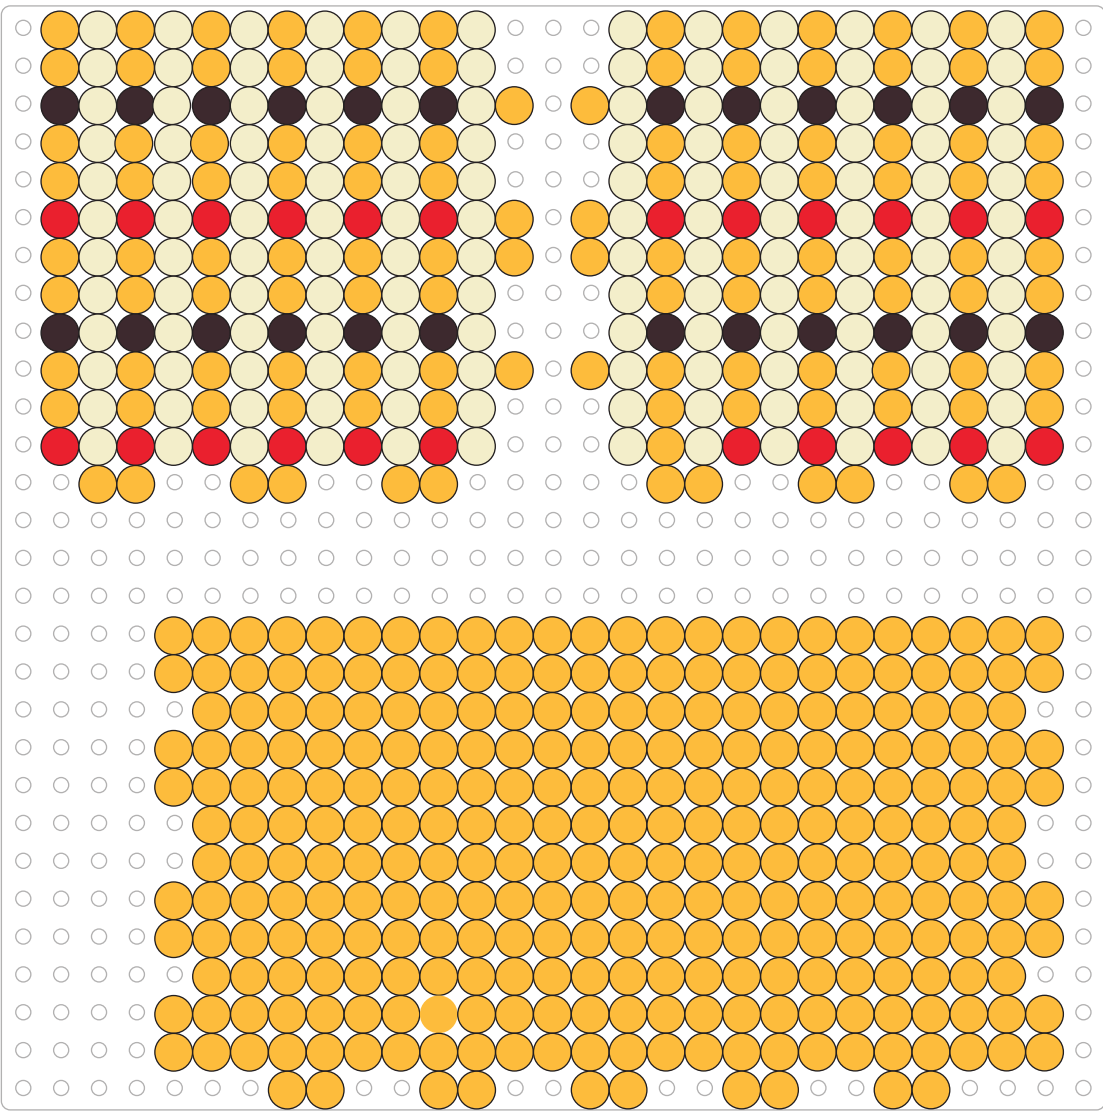

BACK

Bead Colors

- Red x 231
- Cheddar x 609
- Creme x 421
- Cocoa x 257
- White x 1030

SIDES

BOTTOM

TOP

CUBE #1

CUBE #2