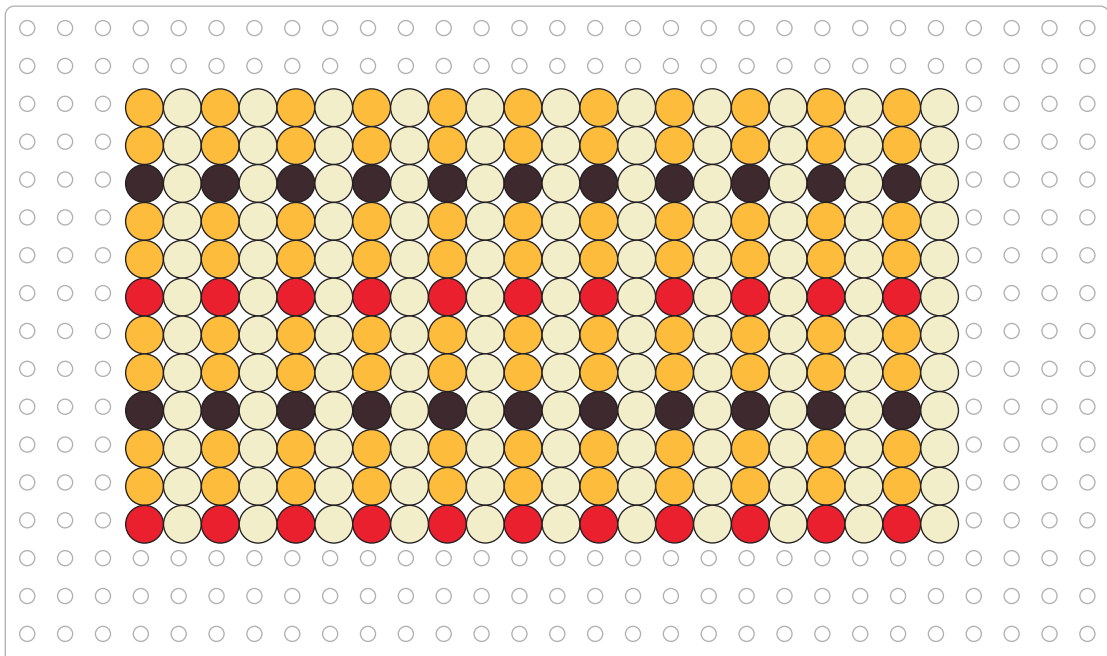

BACK

Bead Colors

- Red x 231
- Cheddar x 609
- Creme x 421
- Cocoa x 257
- White x 1030

SIDES

BOTTOM

TOP

CUBE #1

CUBE #2