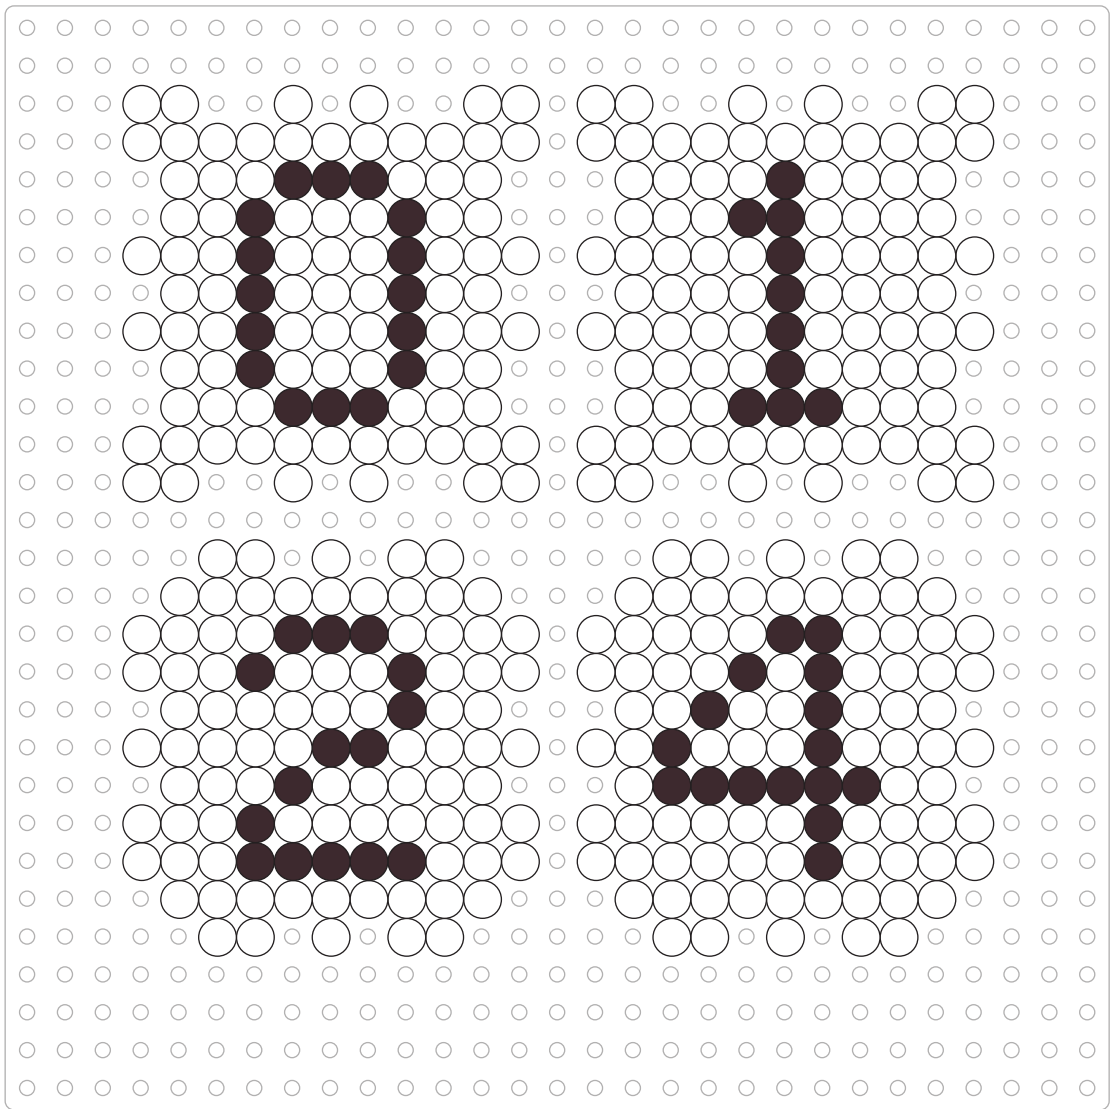

BACK

Bead Colors

- Red x 231
- Cheddar x 609
- Creme x 421
- Cocoa x 257
- White x 1030

SIDES

BOTTOM

TOP

CUBE #1

CUBE #2