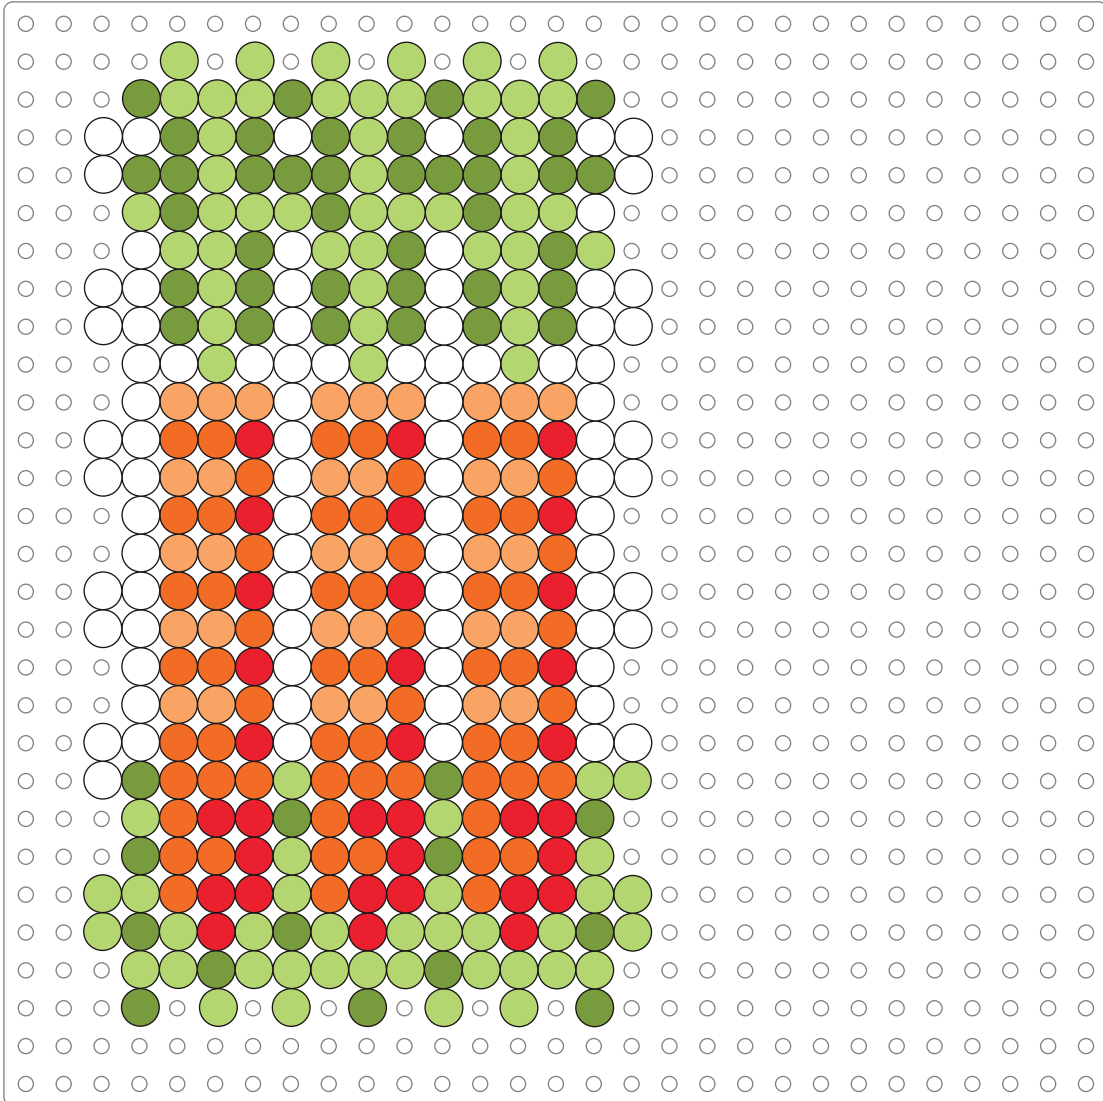

Sides -
make 2

Bead Colors

- Apricot x 126
- Orange x 258
- Red x 132
- Fern x 215
- Sour Apple x 520
- White x 337

Sides -
make 2

Base -
make 1