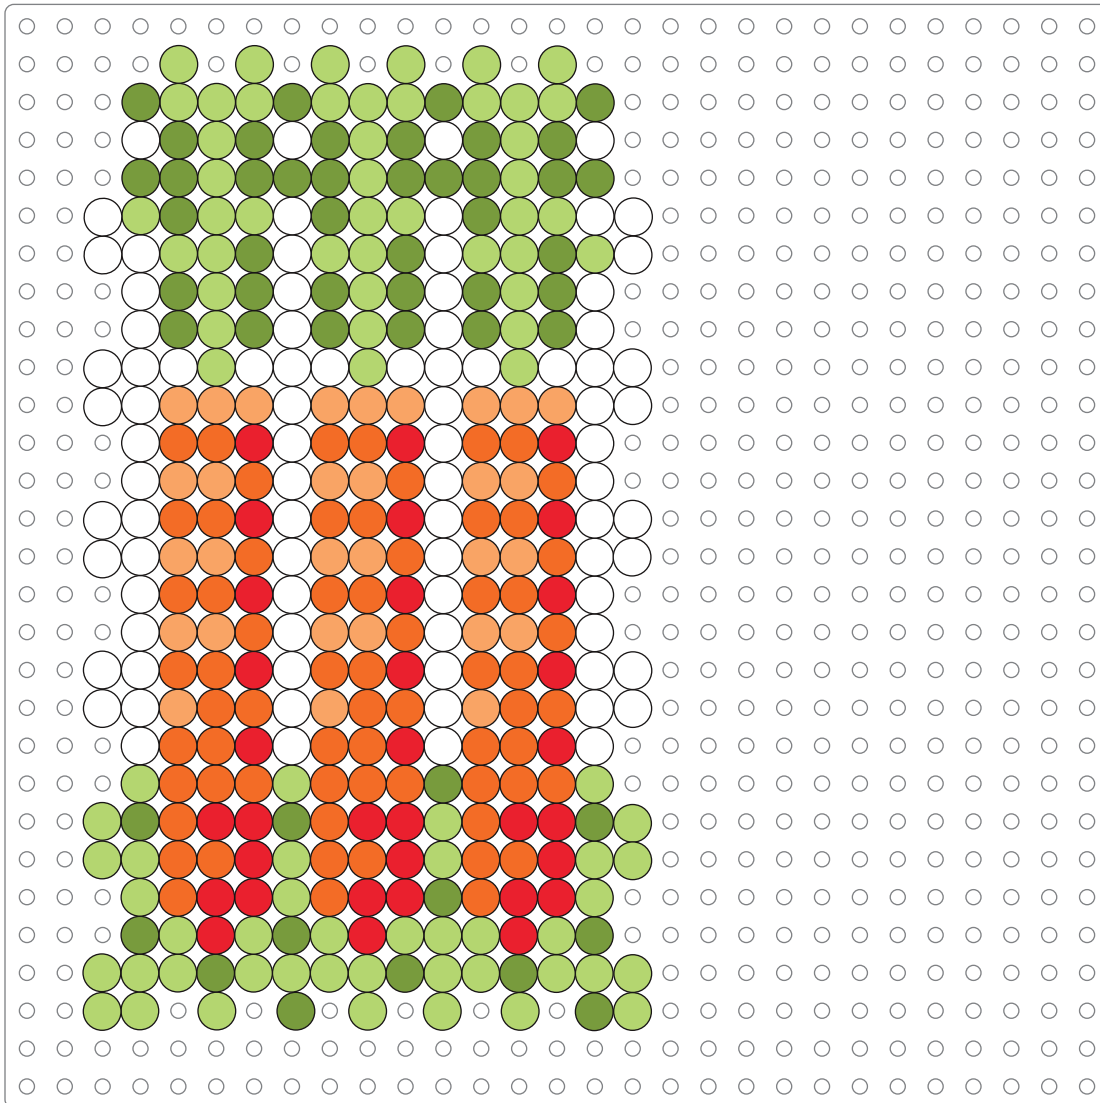

Sides -
make 2

Bead Colors

- Apricot x 126
- Orange x 258
- Red x 132
- Fern x 215
- Sour Apple x 520
- White x 337

Sides -
make 2

Base -
make 1