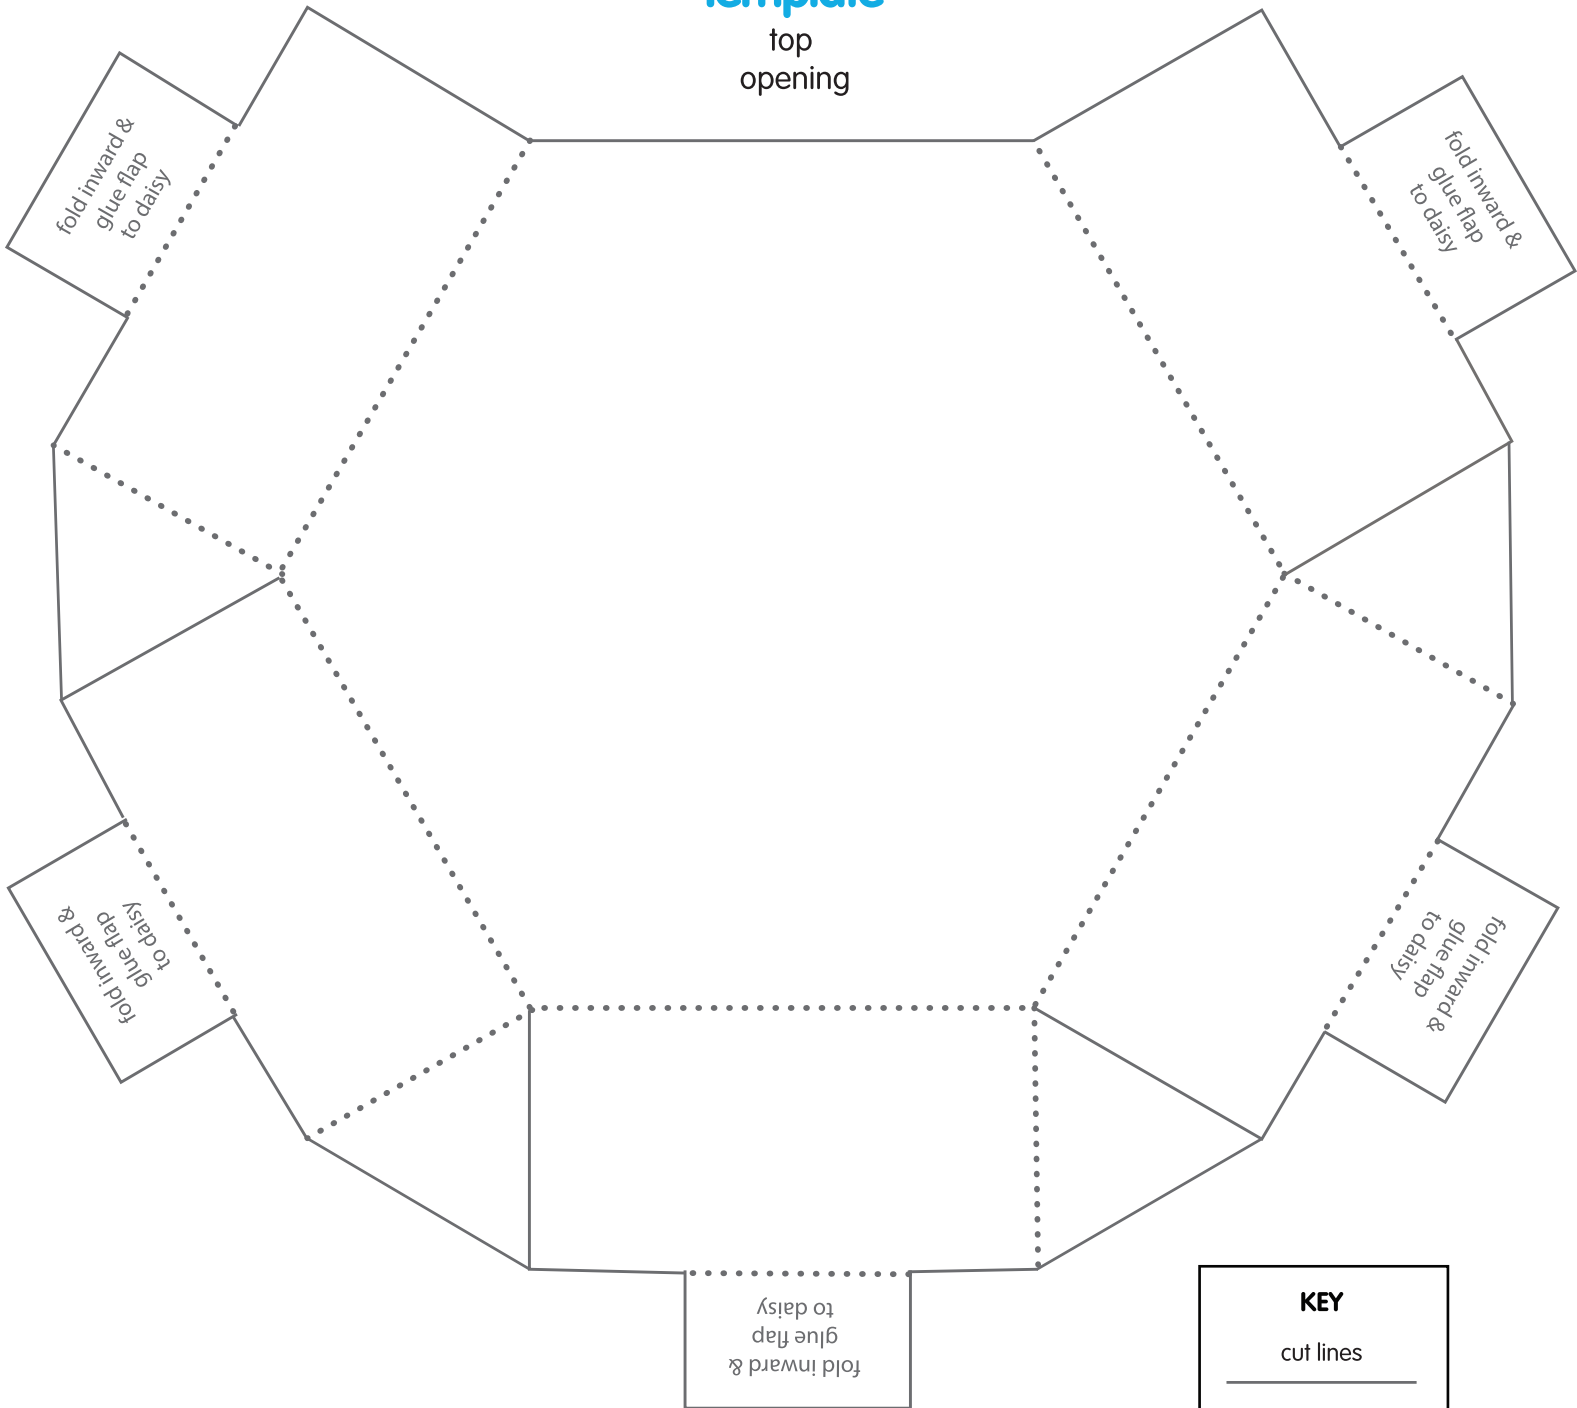

Bead Colors

 Pink	x 4	 Toothpaste	x 184
 Yellow	x 28	 Dk. green	x 64
 Cheddar	x 25	 White	x 316

Template

top
opening

KEY

cut lines

fold lines

.....