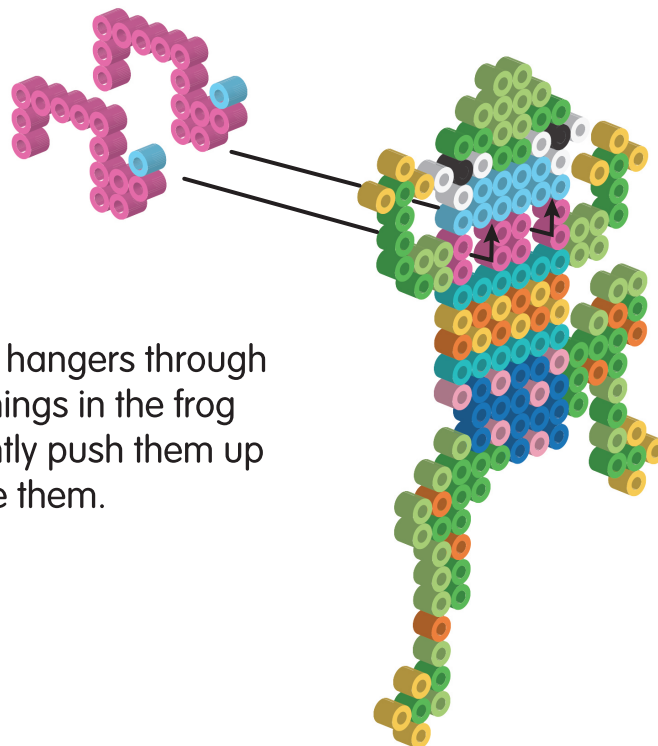

## Bead Colors

- Blush x 18
- Fuchsia x 49
- Orange x 28
- Cheddar x 64
- Kiwi Lime x 39
- Bright Green x 49

- Caribbean Sea x 34
- Sky x 18
- Cobalt x 41
- Black x 4
- White x 12

Slide the hangers through the openings in the frog then gently push them up to secure them.