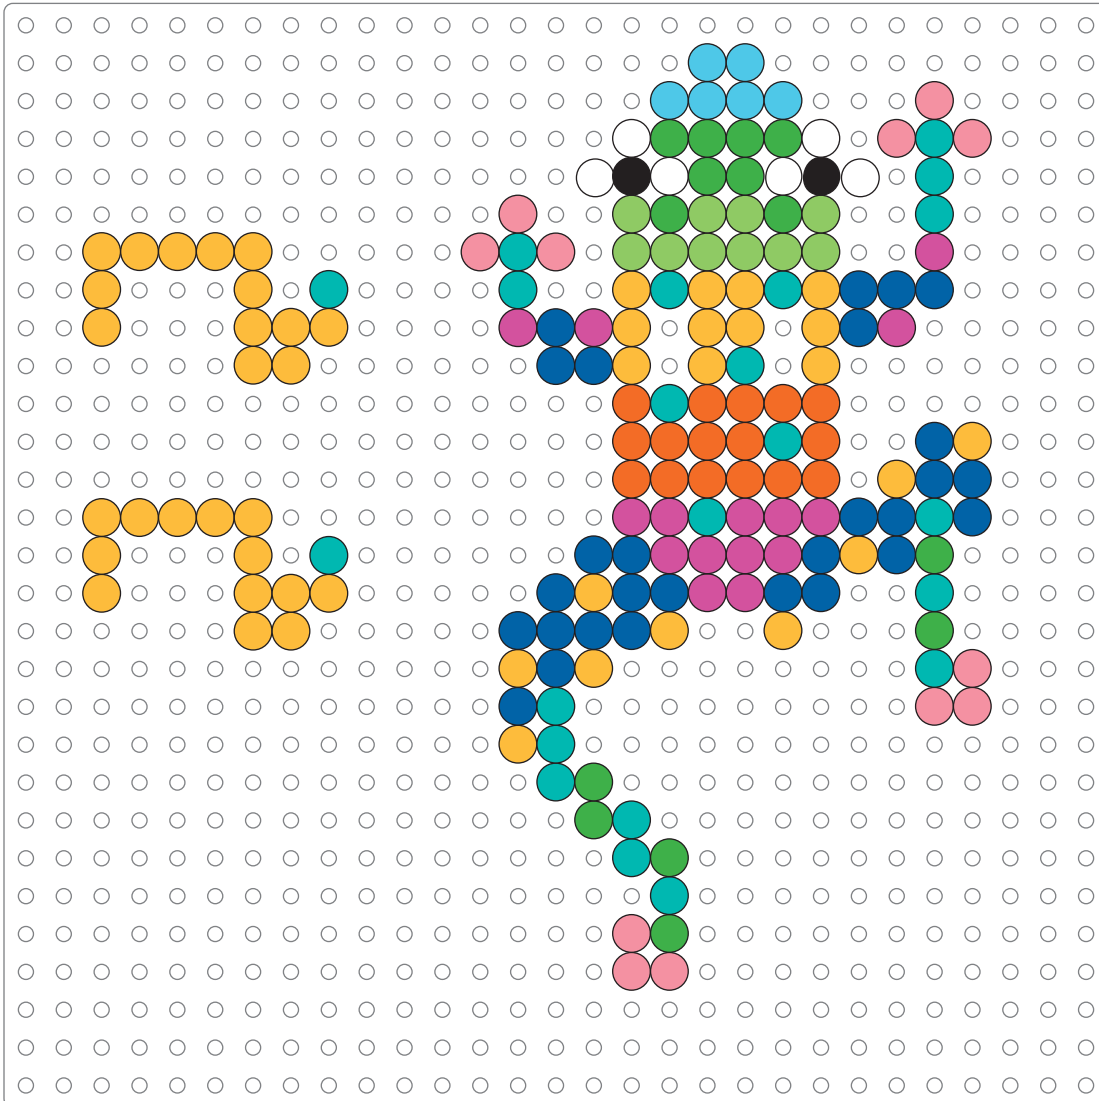

## Bead Colors

- Blush x 18
- Fuchsia x 49
- Orange x 28
- Cheddar x 64
- Kiwi Lime x 39
- Bright Green x 49

- Caribbean Sea x 34
- Sky x 18
- Cobalt x 41
- Black x 4
- White x 12

Slide the hangers through the openings in the frog then gently push them up to secure them.