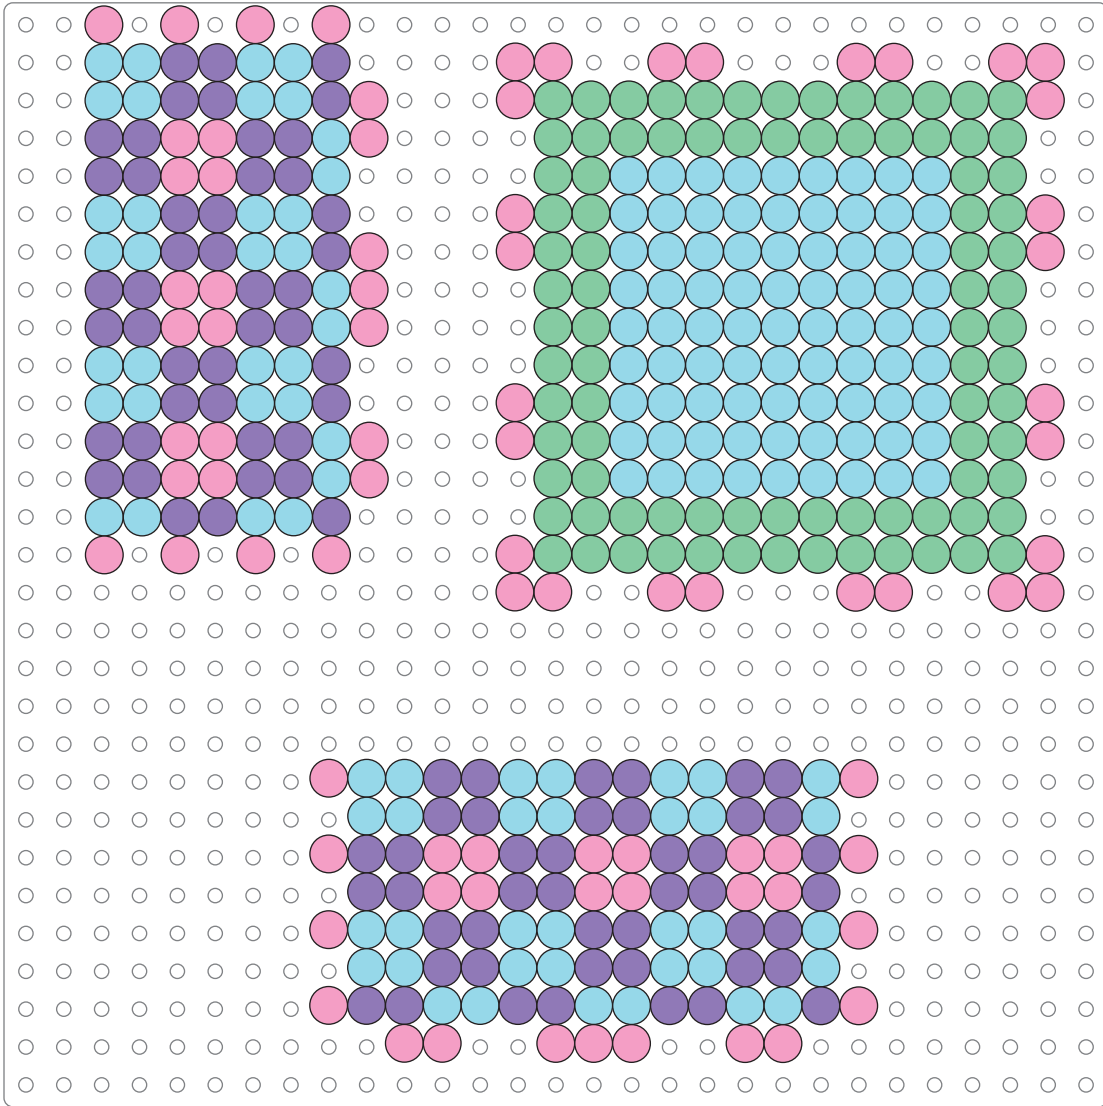

### Bead Colors

- |   |       |  |       |
|---|-------|--|-------|
|  Cotton candy    | x 182 |  Toothpaste | x 205 |
|  Pastel lavender | x 222 |  Sky        | x 36  |
|  Pastel green    | x 144 |  White      | x 77  |

Side

Bottom

Side

Snap the sides and bottom of the box together.

Add the handle to the top of the box.