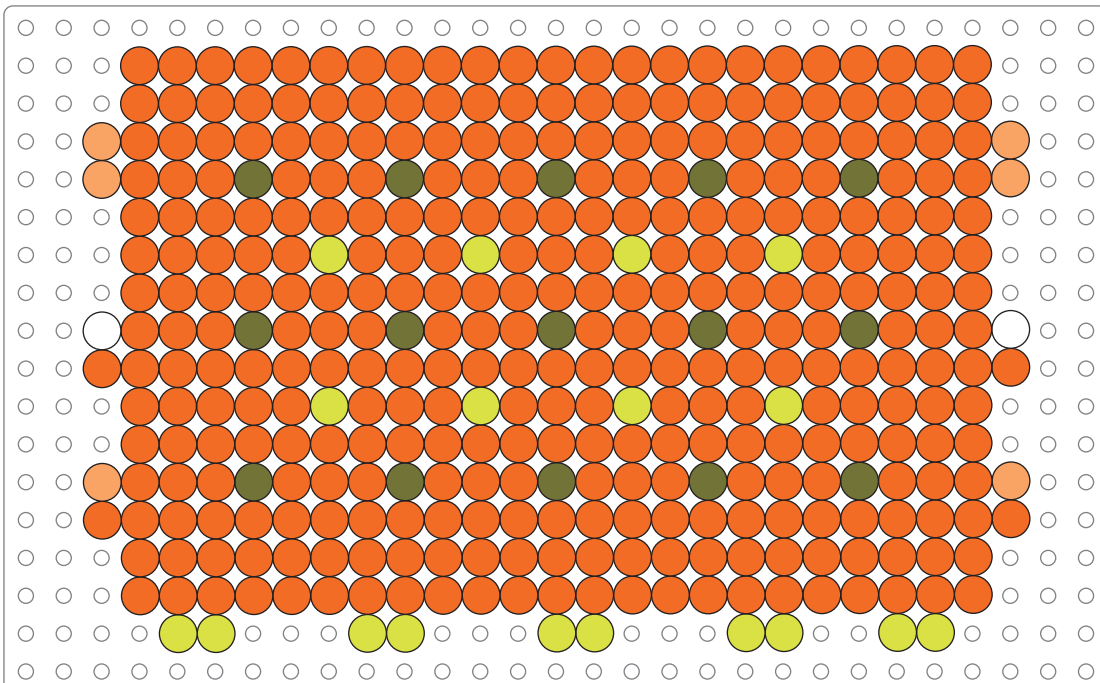

Back Panel

Bead Colors

- | | | | |
|--|--------|---|-------|
|  Apricot | x 84 |  Olive | x 108 |
|  Orange | x 842 |  White | x 288 |
|  Prickly Pear | x 1058 | | |

Bottom Panel

Front Panel

Side Panel
(make 2)

Snap the pieces together as shown.