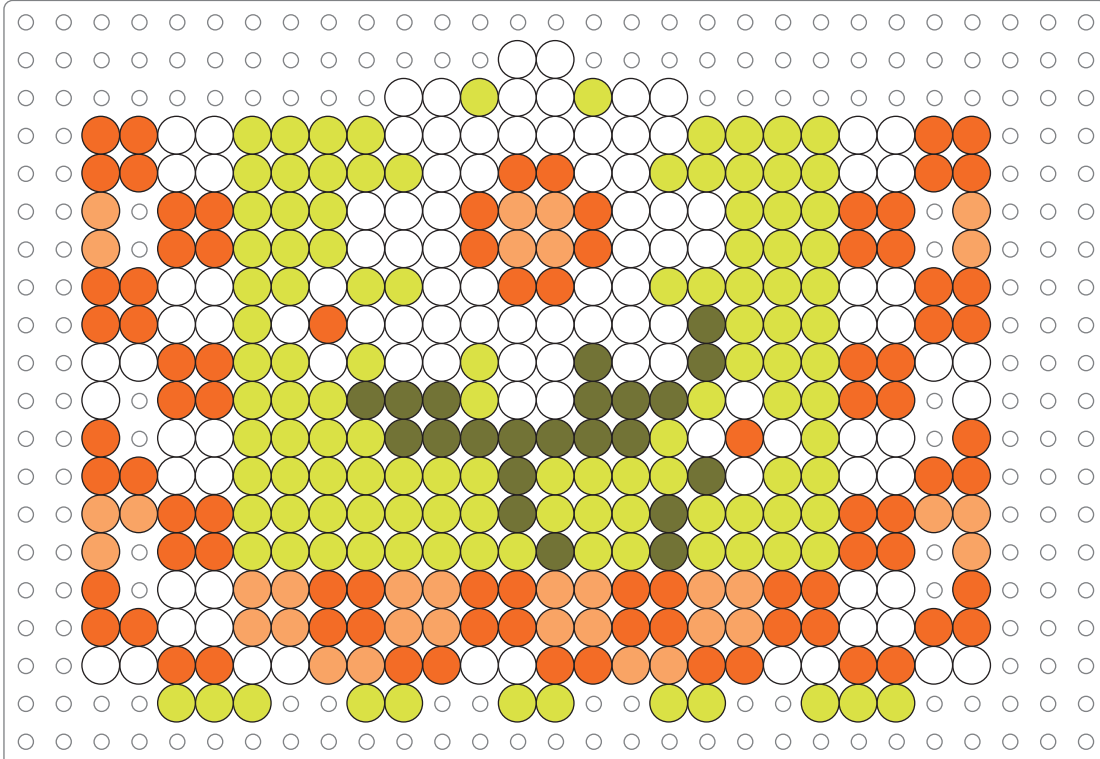

Back Panel

Bead Colors

- | | | | |
|--|--------|---|-------|
|  Apricot | x 84 |  Olive | x 108 |
|  Orange | x 842 |  White | x 288 |
|  Prickly Pear | x 1058 | | |

Bottom Panel

Front Panel

Side Panel
(make 2)

Snap the pieces together as shown.