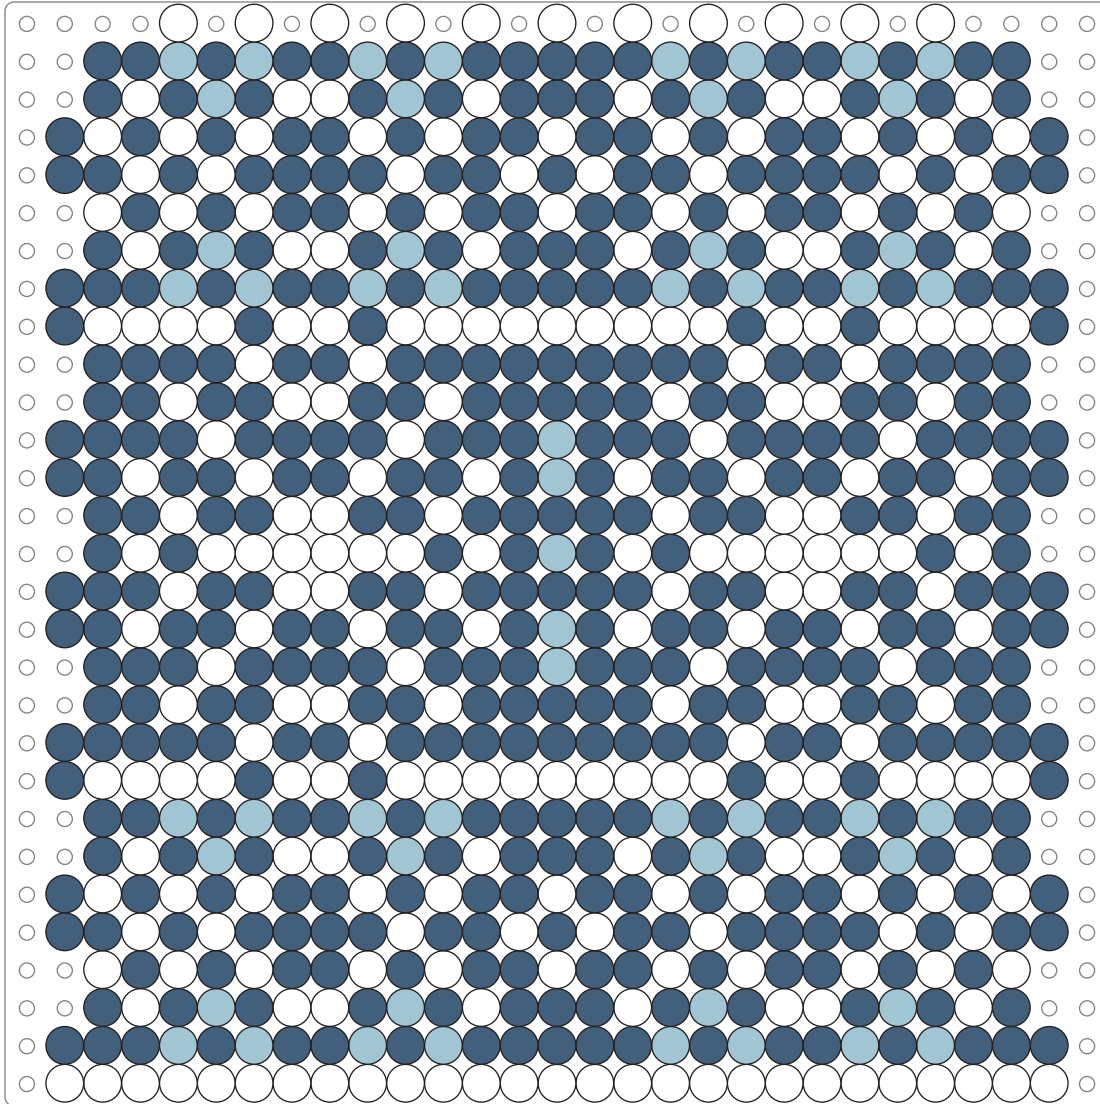

Make 2

### Bead Colors

- Mist x 974
- Denim x 1090
- White x 1457

Make 2

Connect the side pieces as shown, then add the top piece.