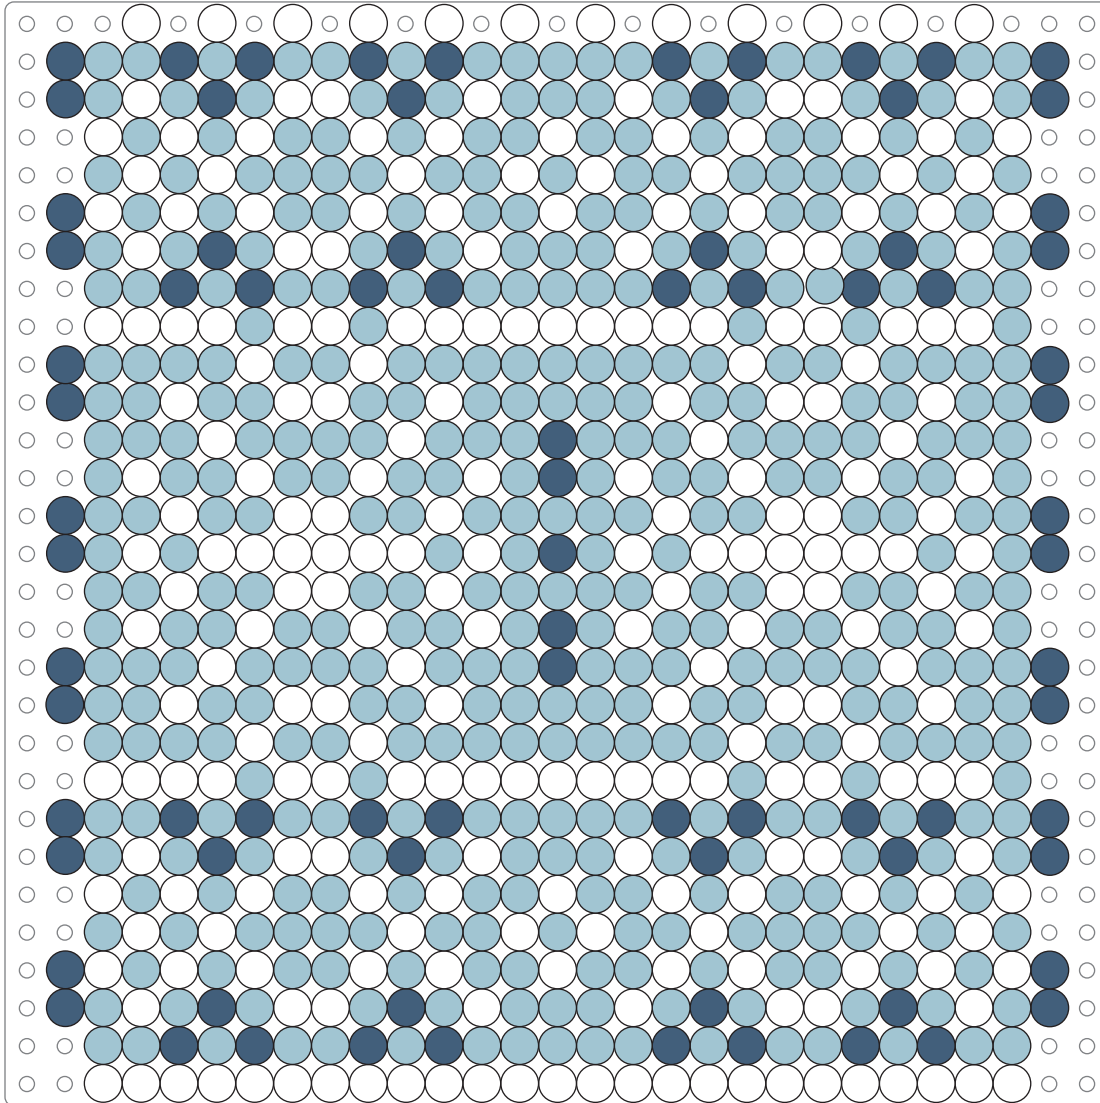

Make 2

### Bead Colors

- Mist x 974
- Denim x 1090
- White x 1457

Make 2

Connect the side pieces as shown, then add the top piece.