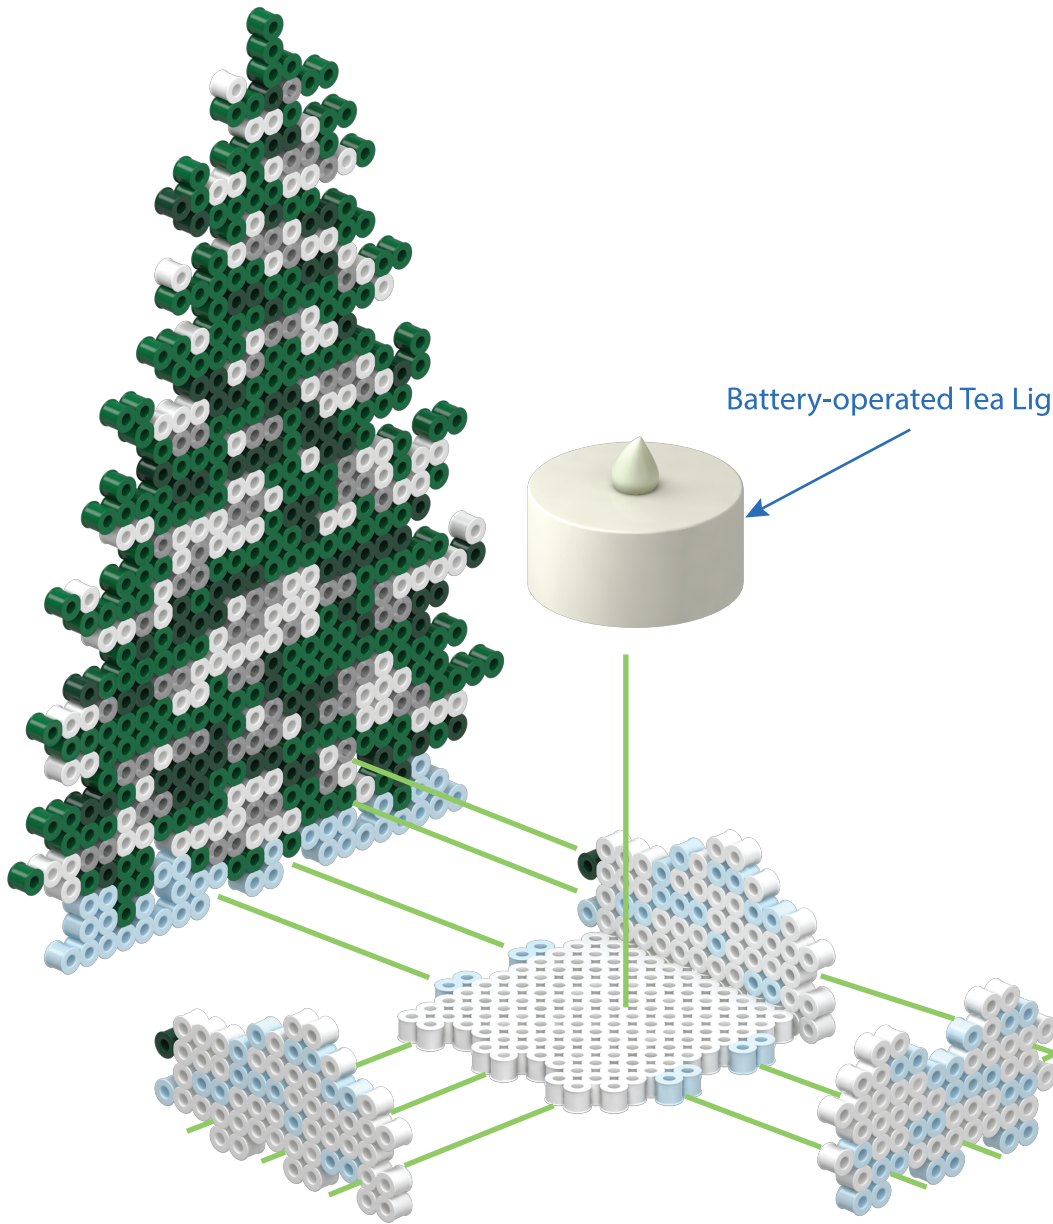

## color key

- 82 Evergreen
- 225 Dk. Green
- 97 Robins egg
- 68 Clear
- 372 White

Connect  
2 Large Pegboards

Battery-operated Tea Light