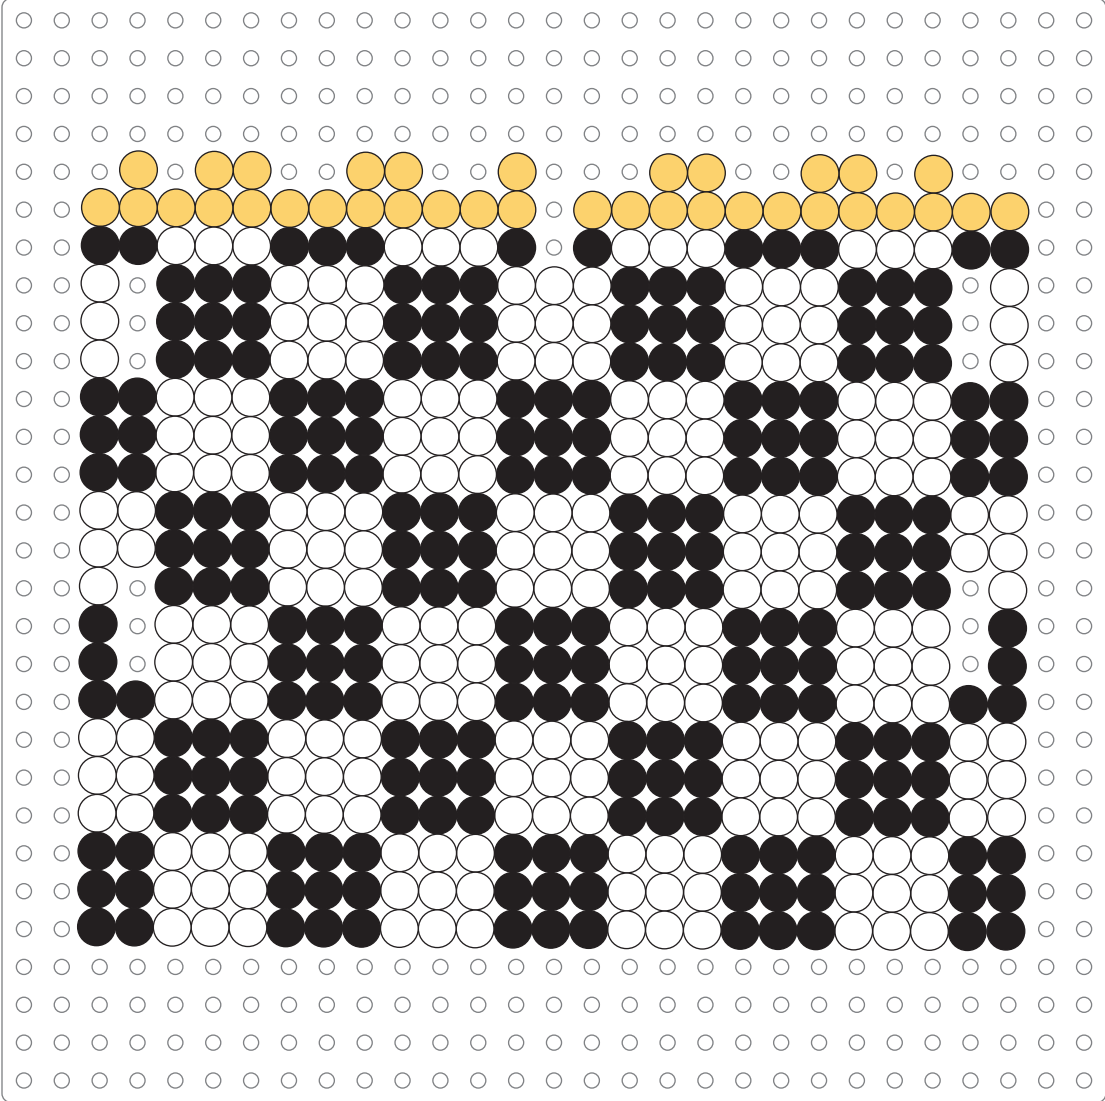

Bead Colors

- | | | | |
|--|--------|--|-------|
| ● Tomato | x 84 | ● Fern | x 713 |
| ● Rich Butter | x 1081 | ● Black | x 510 |
| ● Butterscotch | x 154 | ○ White | x 663 |
| ● Sour Apple | x 130 | | |

BACK

BOTTOM

SIDES - Make 2

ROOF

ROOF

INSIDE BRACE