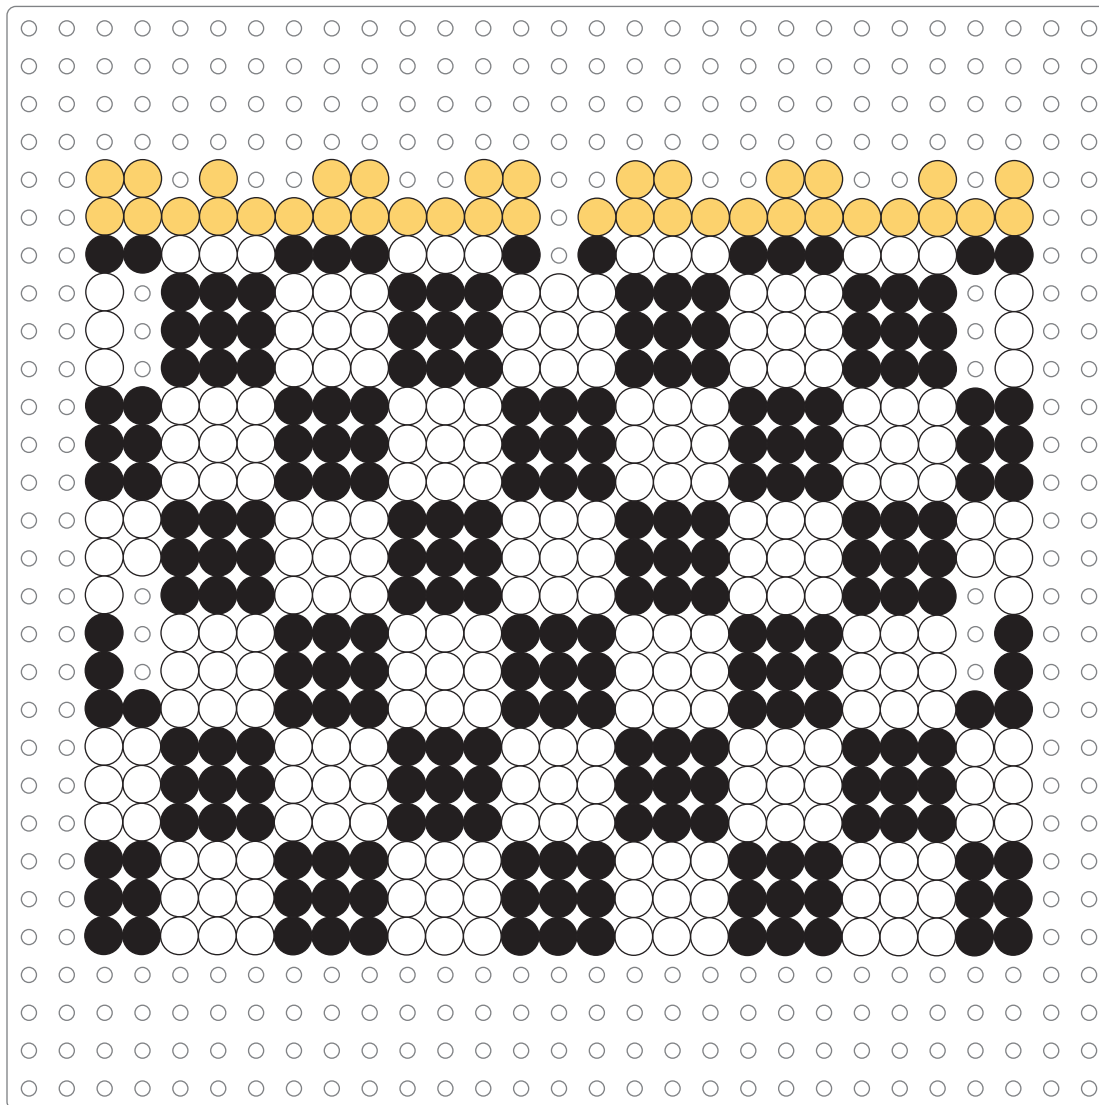

Bead Colors

- | | | | |
|--|--------|--|-------|
| ● Tomato | x 84 | ● Fern | x 713 |
| ● Rich Butter | x 1081 | ● Black | x 510 |
| ● Butterscotch | x 154 | ○ White | x 663 |
| ● Sour Apple | x 130 | | |

BACK

BOTTOM

SIDES - Make 2

ROOF

ROOF

INSIDE BRACE