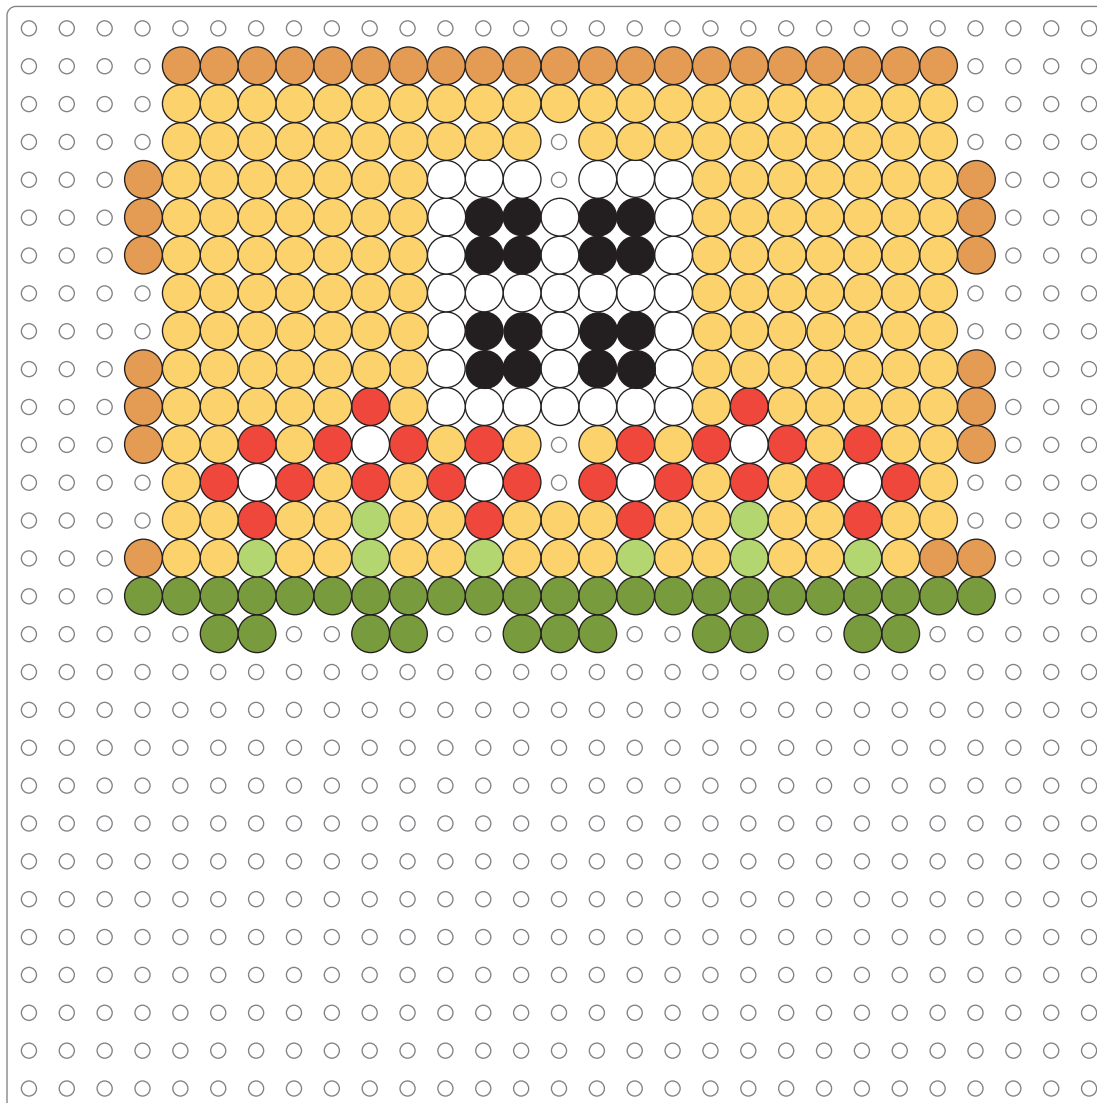

Bead Colors

- | | | | |
|--|--------|--|-------|
| ● Tomato | x 84 | ● Fern | x 713 |
| ● Rich Butter | x 1081 | ● Black | x 510 |
| ● Butterscotch | x 154 | ○ White | x 663 |
| ● Sour Apple | x 130 | | |

BACK

BOTTOM

SIDES - Make 2

ROOF

ROOF

INSIDE BRACE