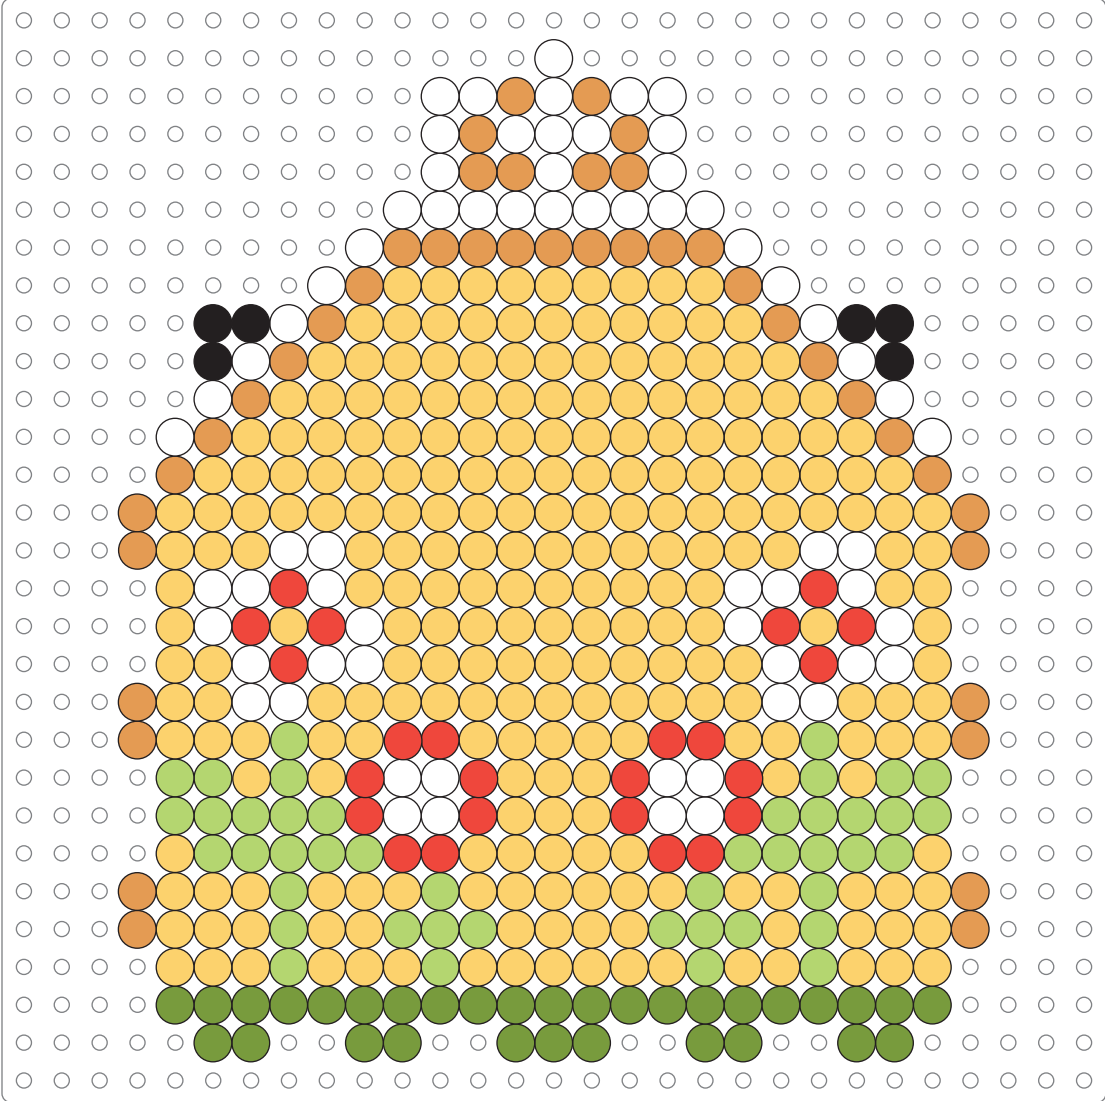

Bead Colors

- | | | | |
|--|--------|--|-------|
| ● Tomato | x 84 | ● Fern | x 713 |
| ● Rich Butter | x 1081 | ● Black | x 510 |
| ● Butterscotch | x 154 | ○ White | x 663 |
| ● Sour Apple | x 130 | | |

BACK

BOTTOM

SIDES - Make 2

ROOF

ROOF

INSIDE BRACE