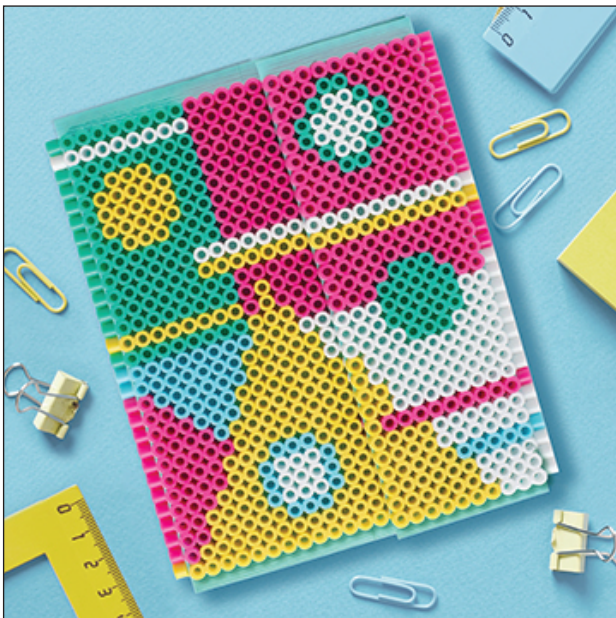

Front

Bead Colors

- Pink x 383
- Yellow x 250
- Caribbean Sea x 224
- Sky x 90
- White x 271

Cardstock Booklet - dashed lines indicate score/fold lines.