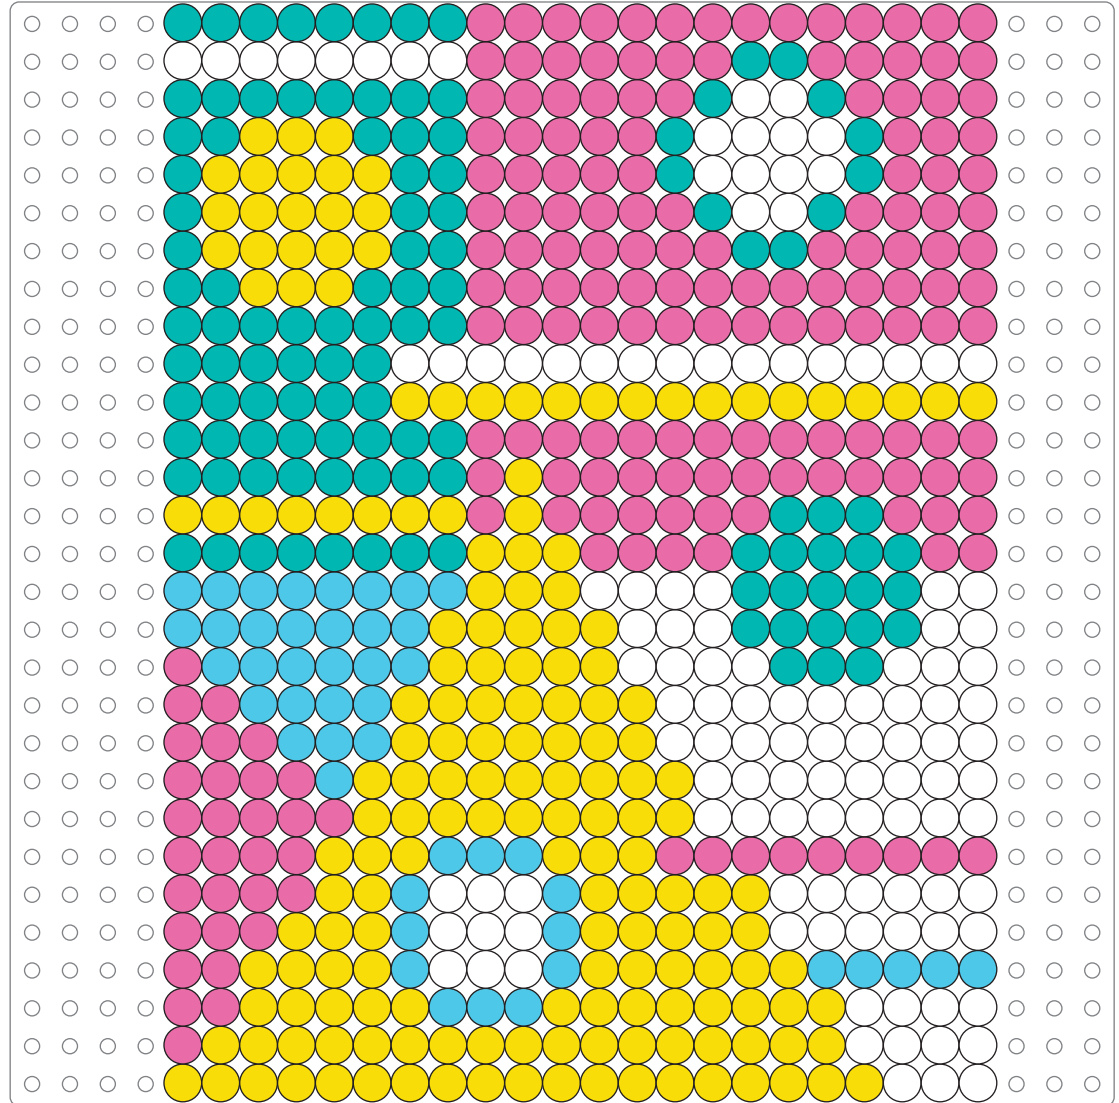

Front

Bead Colors

- Pink x 383
- Yellow x 250
- Caribbean Sea x 224
- Sky x 90
- White x 271

Cardstock Booklet - dashed lines indicate score/fold lines.