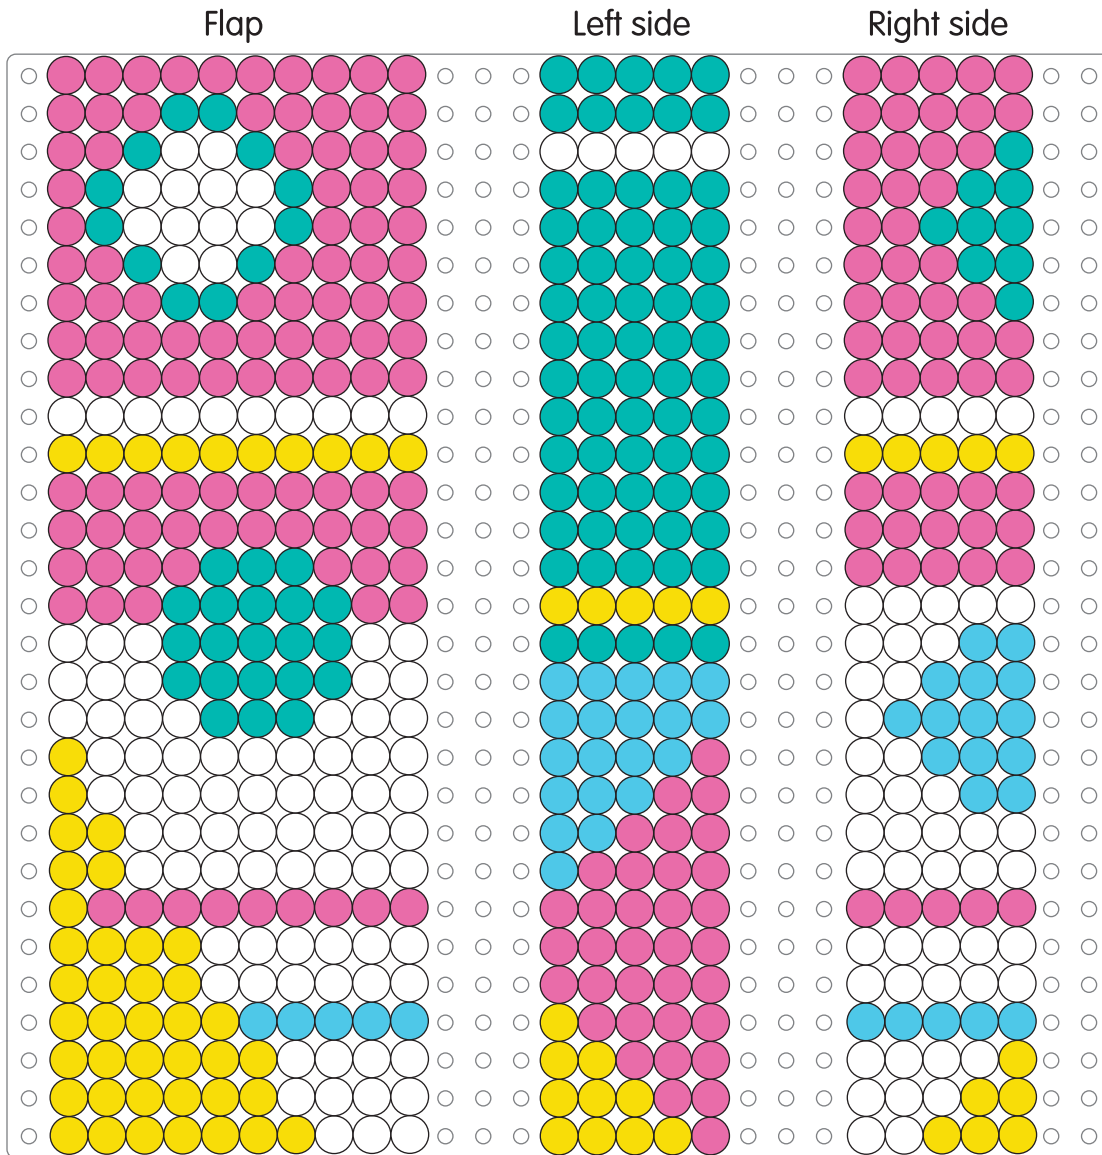

Front

Bead Colors

- Pink x 383
- Yellow x 250
- Caribbean Sea x 224
- Sky x 90
- White x 271

Cardstock Booklet - dashed lines indicate score/fold lines.