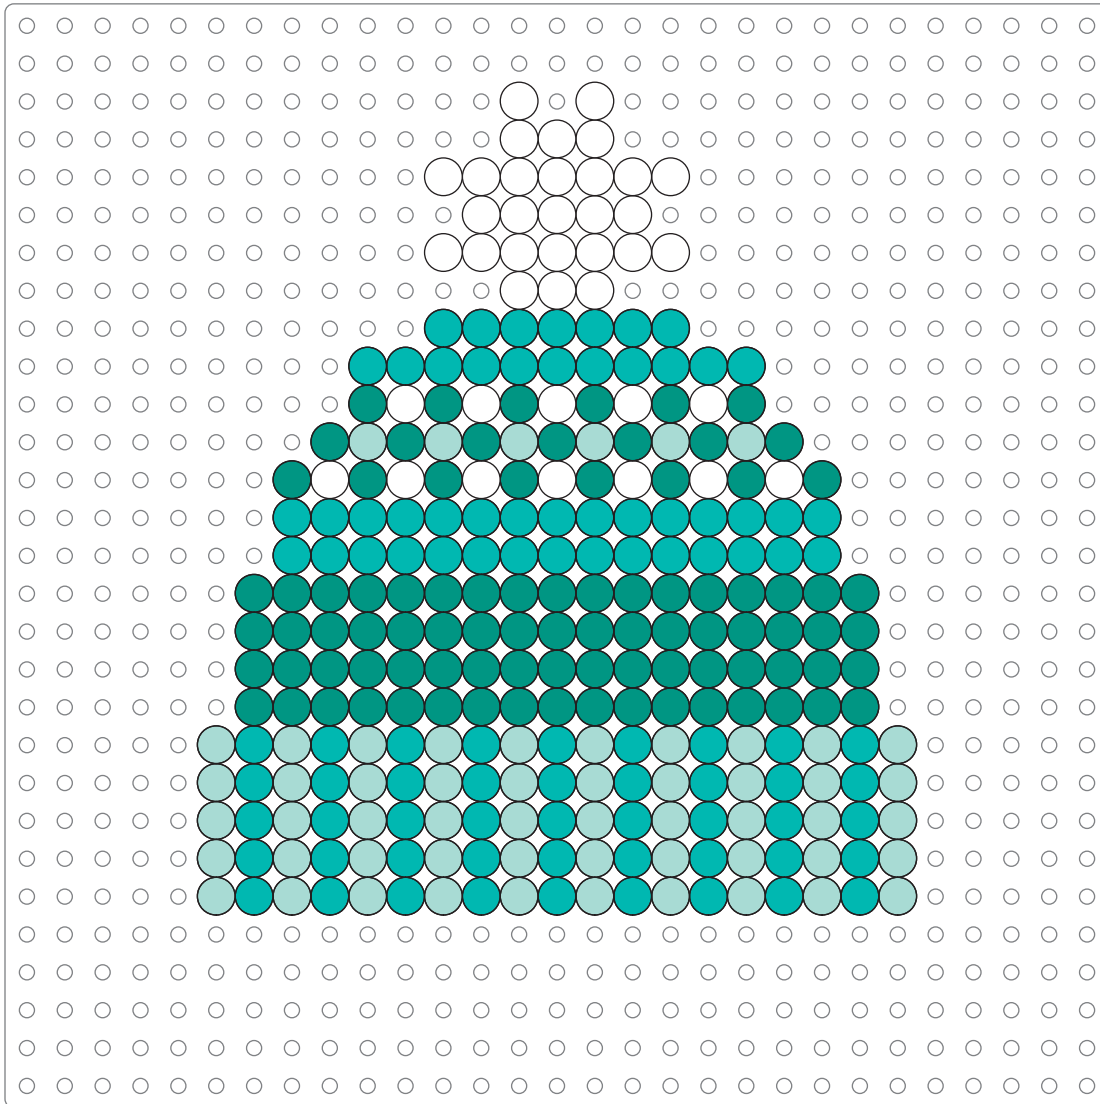

Bead Colors

- Lt. pink x 56
- Pink x 93
- Mulberry x 89
- White x 39

Bead Colors

-  Mint x 56
-  Parrot Green x 89
-  Caribbean Sea x 93
-  White x 39