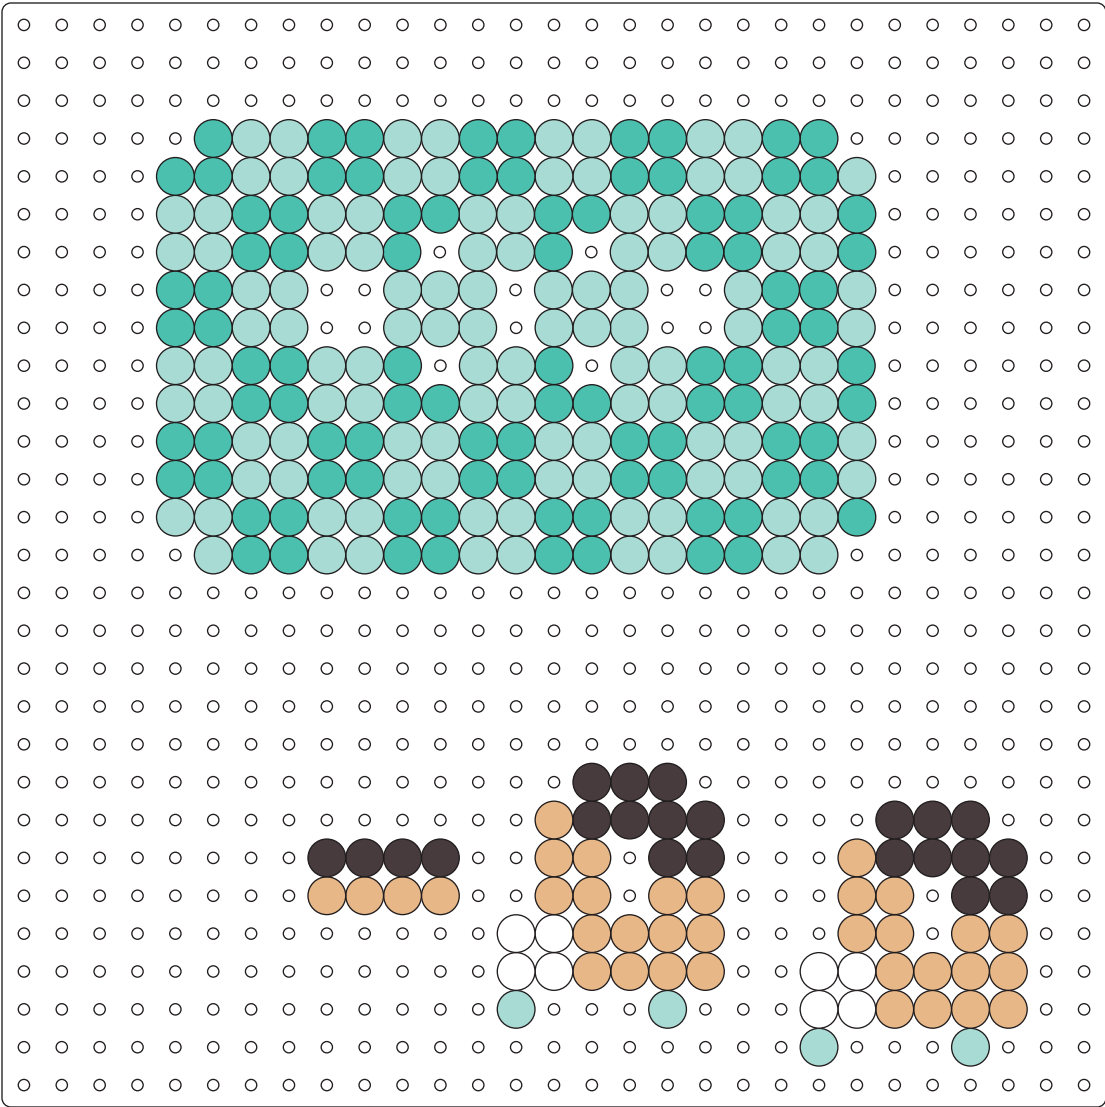

perler

perler.com

design group